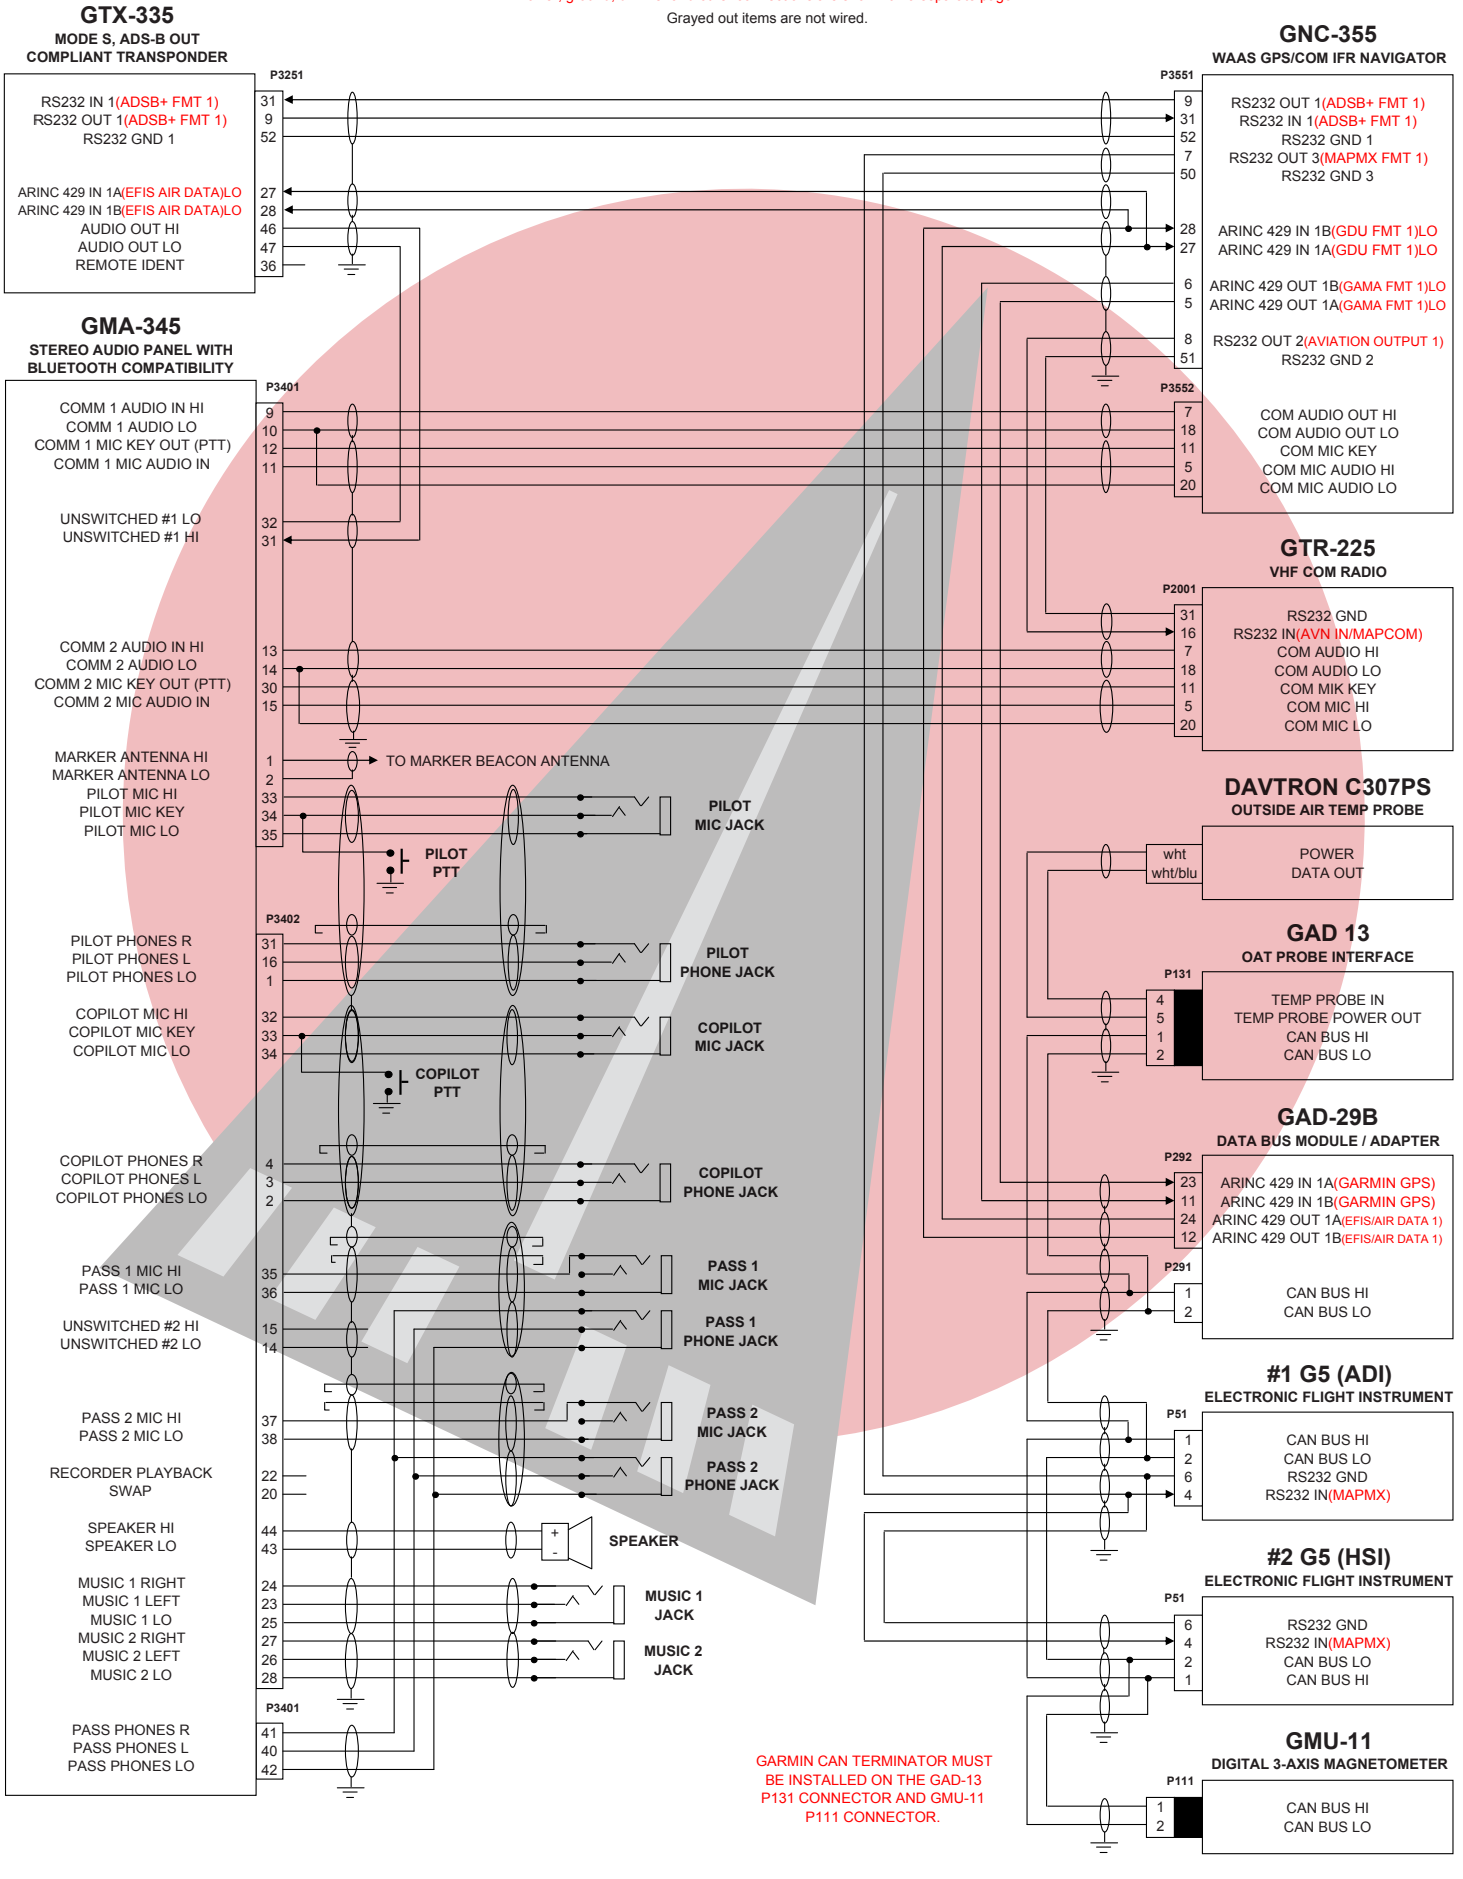

Approach Fast Stack

Flyaway Package: GMA-345, GNC-355, DUAL G5s, GTR-225, GTX-335

Power, ground, dimmer and other connections are shown on a separate page.

Grayed out items are not wired.

GARMIN CAN TERMINATOR MUST
BE INSTALLED ON THE GAD-13
P131 CONNECTOR AND GMU-11
P111 CONNECTOR.